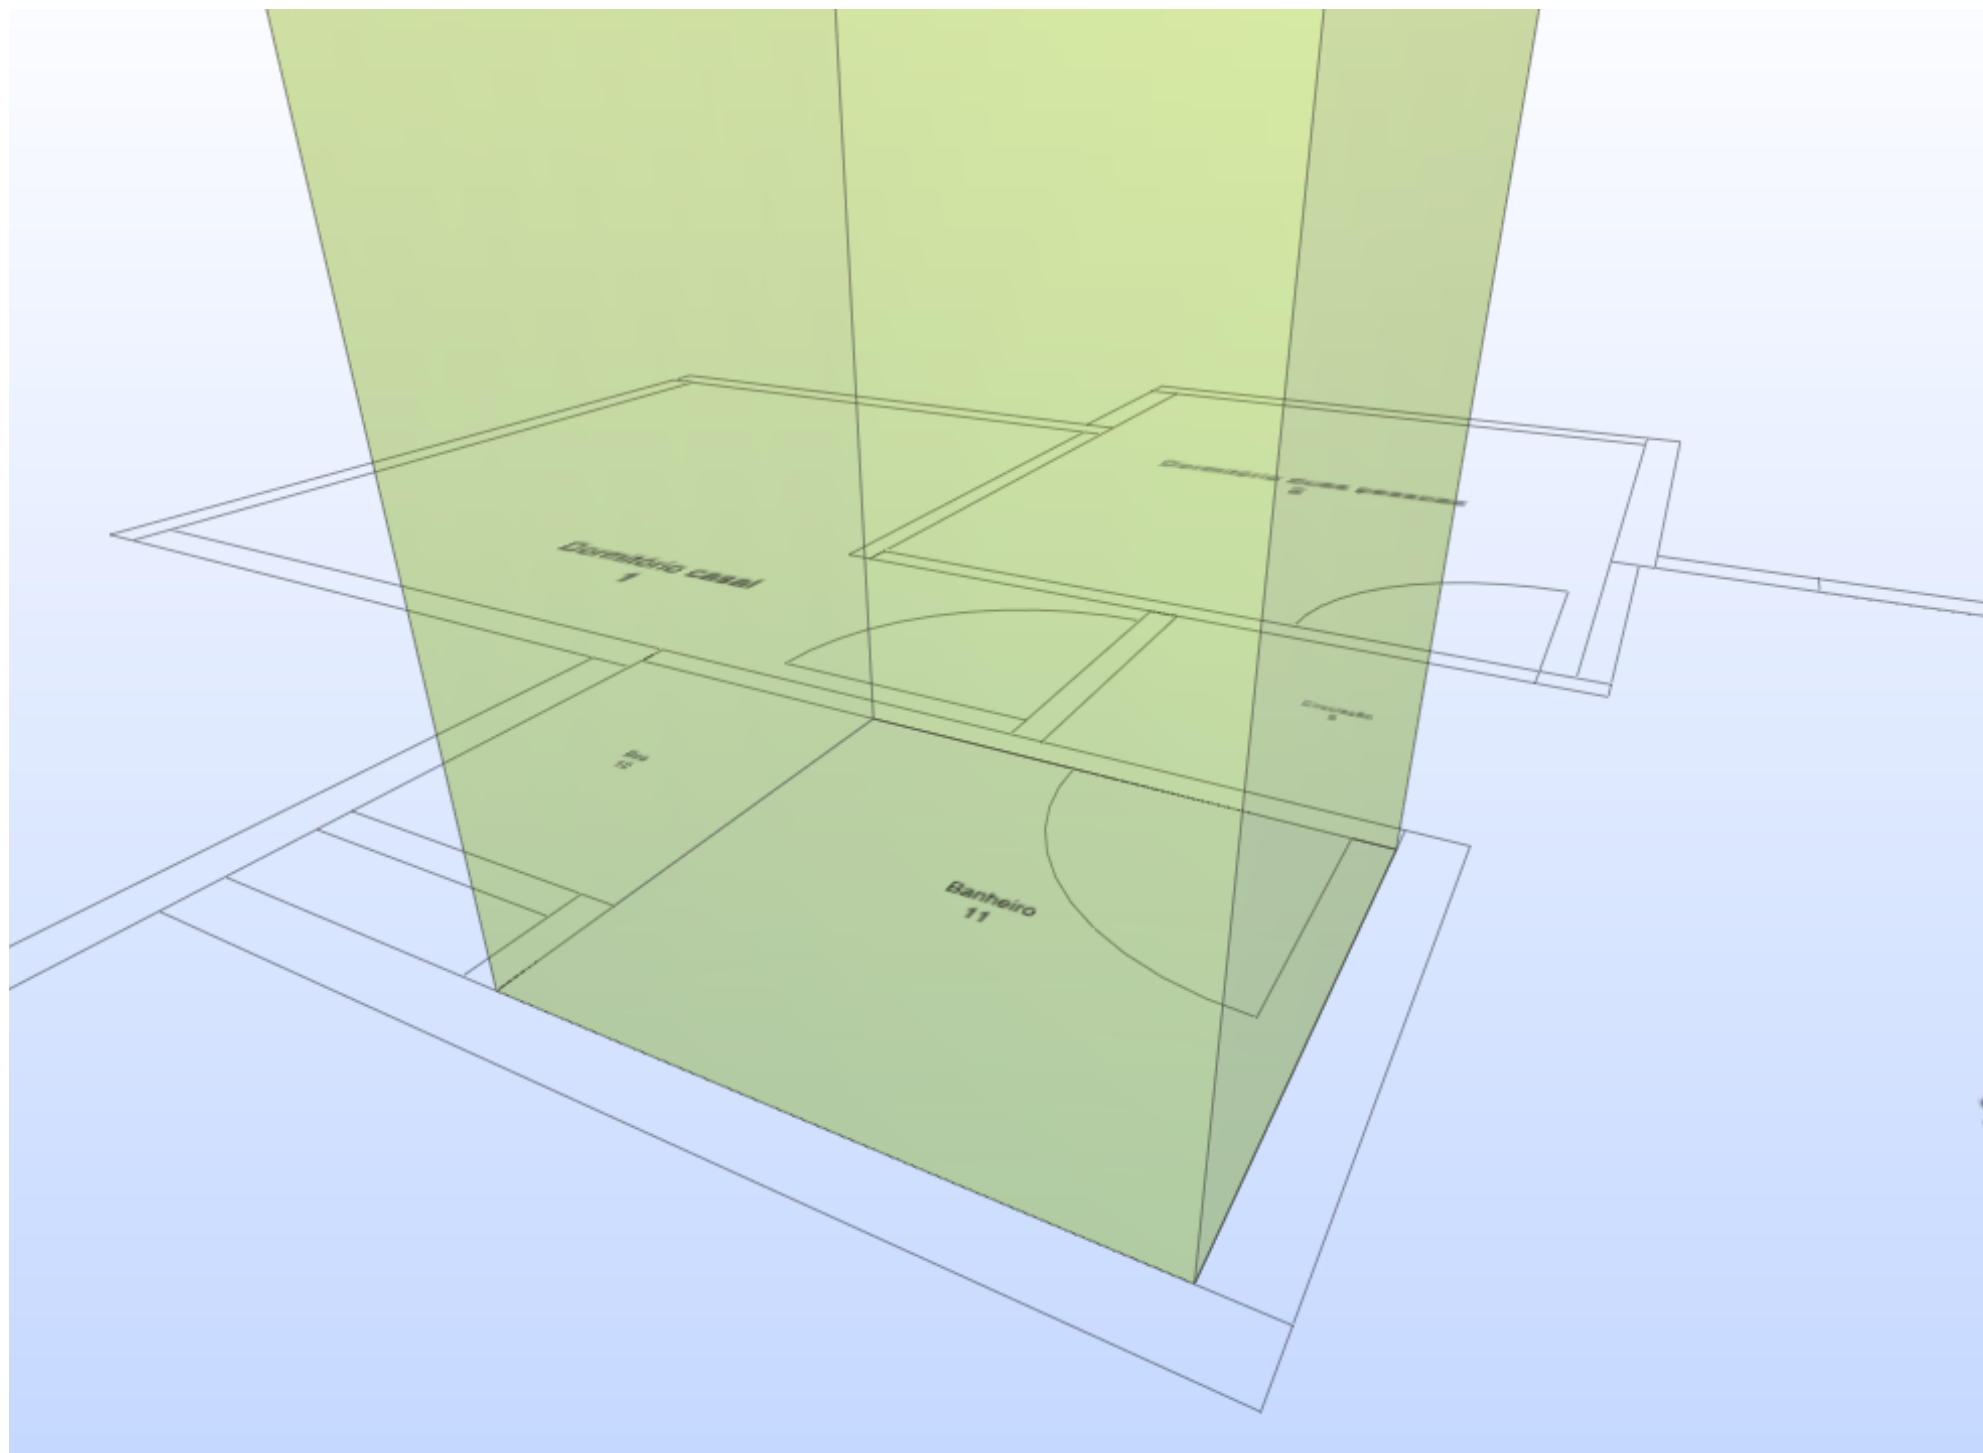

The area Space.1.8 : Box[10] of 0.77 m² is smaller than the requirement area 0.85 m²

Tracking ID: 9

Level 2 Box[10]

Space.1.7 : Banheiro[11]

Largura mínima do banheiro $\geq 1,50$ m

The larger bounding box dimension 1.36 m of Space.1.7 : Banheiro[11] is smaller than the requirement's larger dimension 1.50 m.

Tracking ID: 10

Level 2 Banheiro[11]

Wrong value of Property - Bounding Box Width: 660 mm

Dimensões mínimas do sofa: 1,90 x 0,85

Furniture component(s) have wrong value. The actual value of Property: Bounding Box Width is 660 mm. ≥ 850 mm.